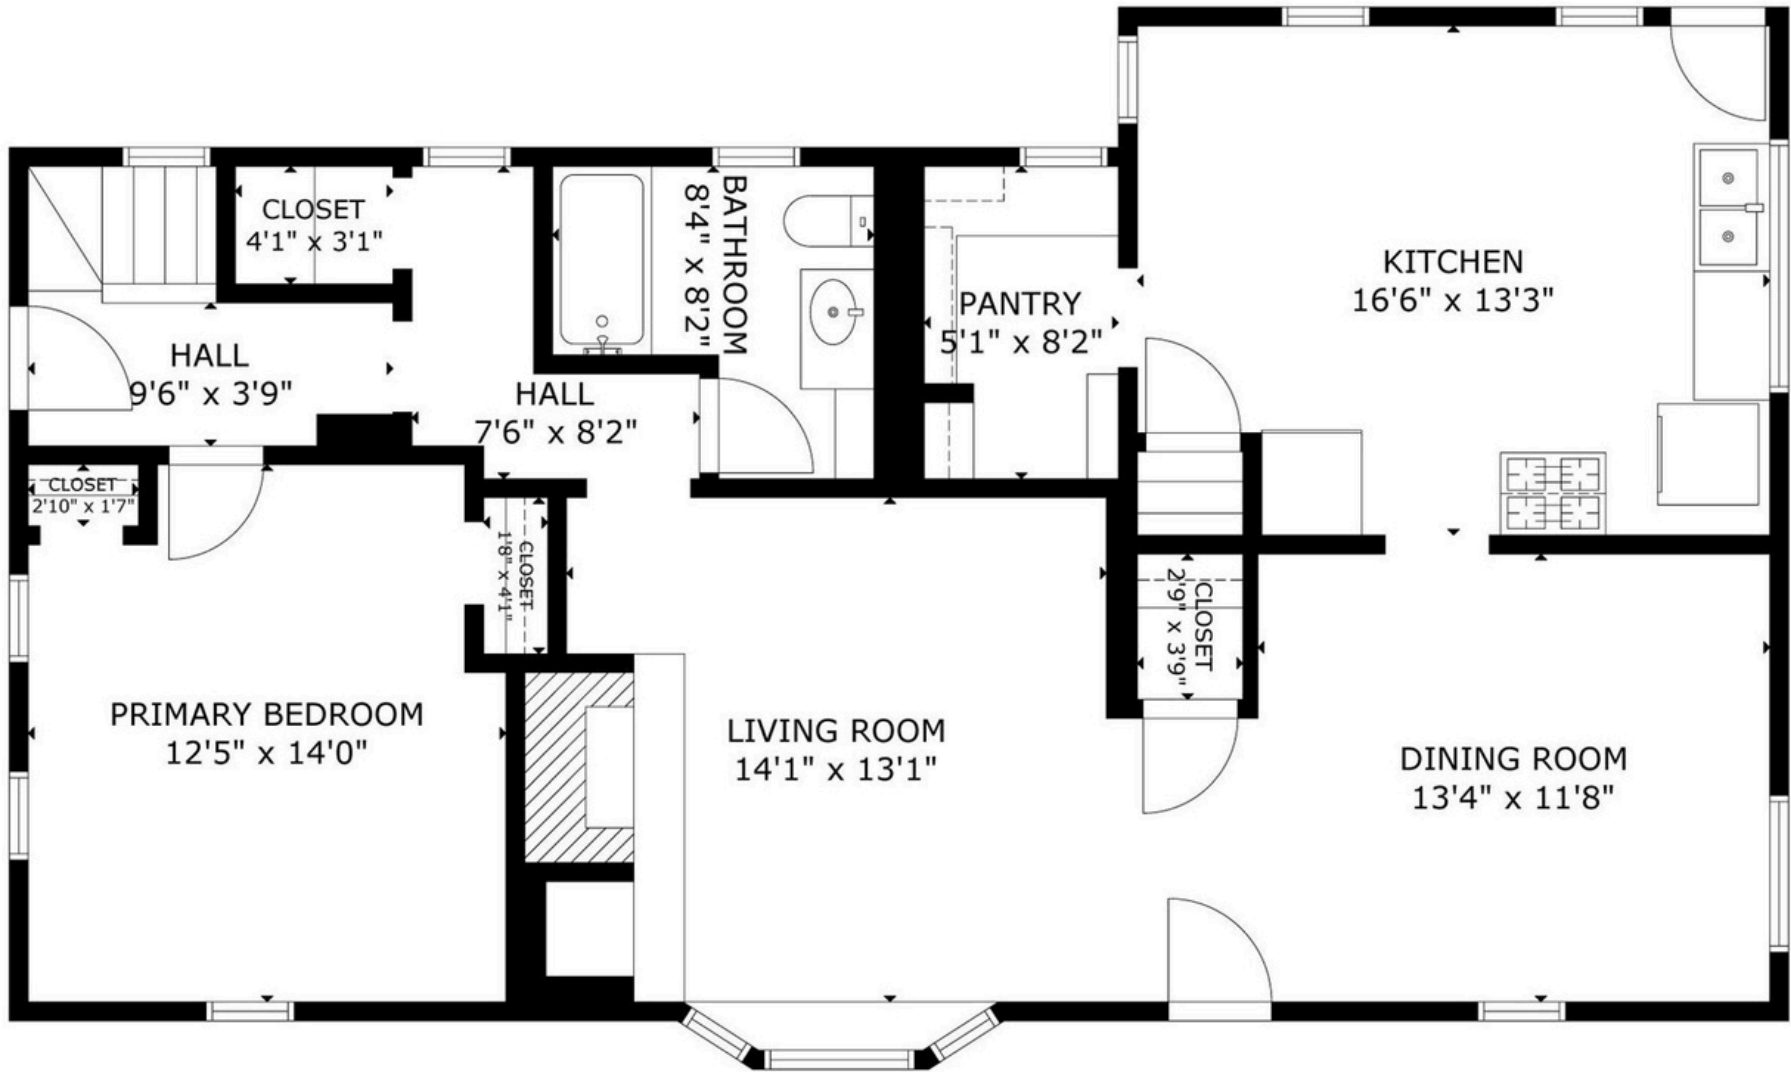

# 131 Chatham Road, Harwich, MA 02645

3 Bedroom | 1 Bathroom | 1,866 SqFt | .5 Acre Lot

GROSS INTERNAL AREA

TOTAL: 1,866 sq.ft

FLOOR 1: 1,054 sq.ft, FLOOR 2: 812 sq.ft

SIZE AND DIMENSIONS ARE APPROXIMATE, ACTUAL MAY VARY

First Encounter  
Realty Team

*Meet the Dream*

**131 Chatham Road, Harwich, MA 02645**  
3 Bedroom | 1 Bathroom | 1,866 SqFt | .5 Acre Lot

GROSS INTERNAL AREA  
TOTAL: 1,866 sq.ft  
FLOOR 1: 1,054 sq.ft, FLOOR 2: 812 sq.ft  
SIZE AND DIMENSIONS ARE APPROXIMATE, ACTUAL MAY VARY