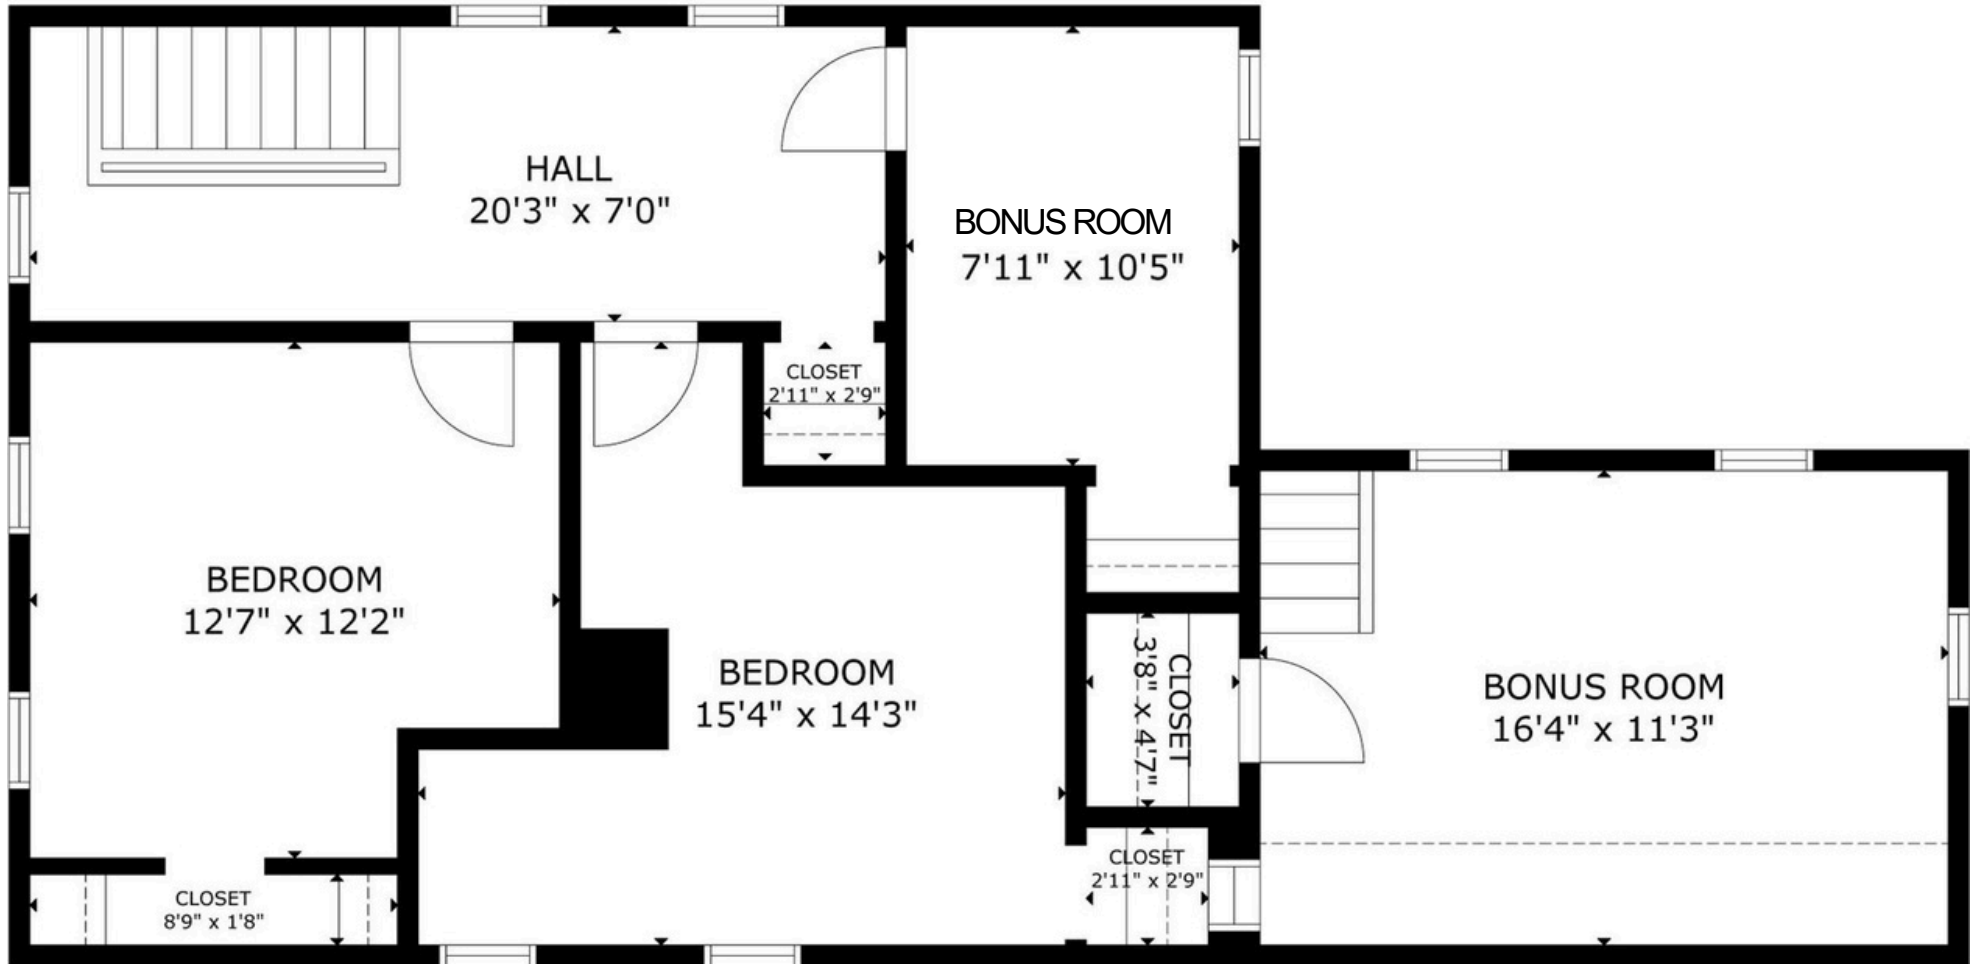

# 131 Chatham Road, Harwich, MA 02645

3 Bedroom | 1 Bathroom | 1,866 SqFt | .5 Acre Lot

GROSS INTERNAL AREA

TOTAL: 1,866 sq.ft

FLOOR 1: 1,054 sq.ft, FLOOR 2: 812 sq.ft

SIZE AND DIMENSIONS ARE APPROXIMATE, ACTUAL MAY VARY

First Encounter  
Realty Team

*Meet the Dream*

**131 Chatham Road, Harwich, MA 02645**  
3 Bedroom | 1 Bathroom | 1,866 SqFt | .5 Acre Lot

GROSS INTERNAL AREA  
TOTAL: 1,866 sq.ft  
FLOOR 1: 1,054 sq.ft, FLOOR 2: 812 sq.ft  
SIZE AND DIMENSIONS ARE APPROXIMATE, ACTUAL MAY VARY