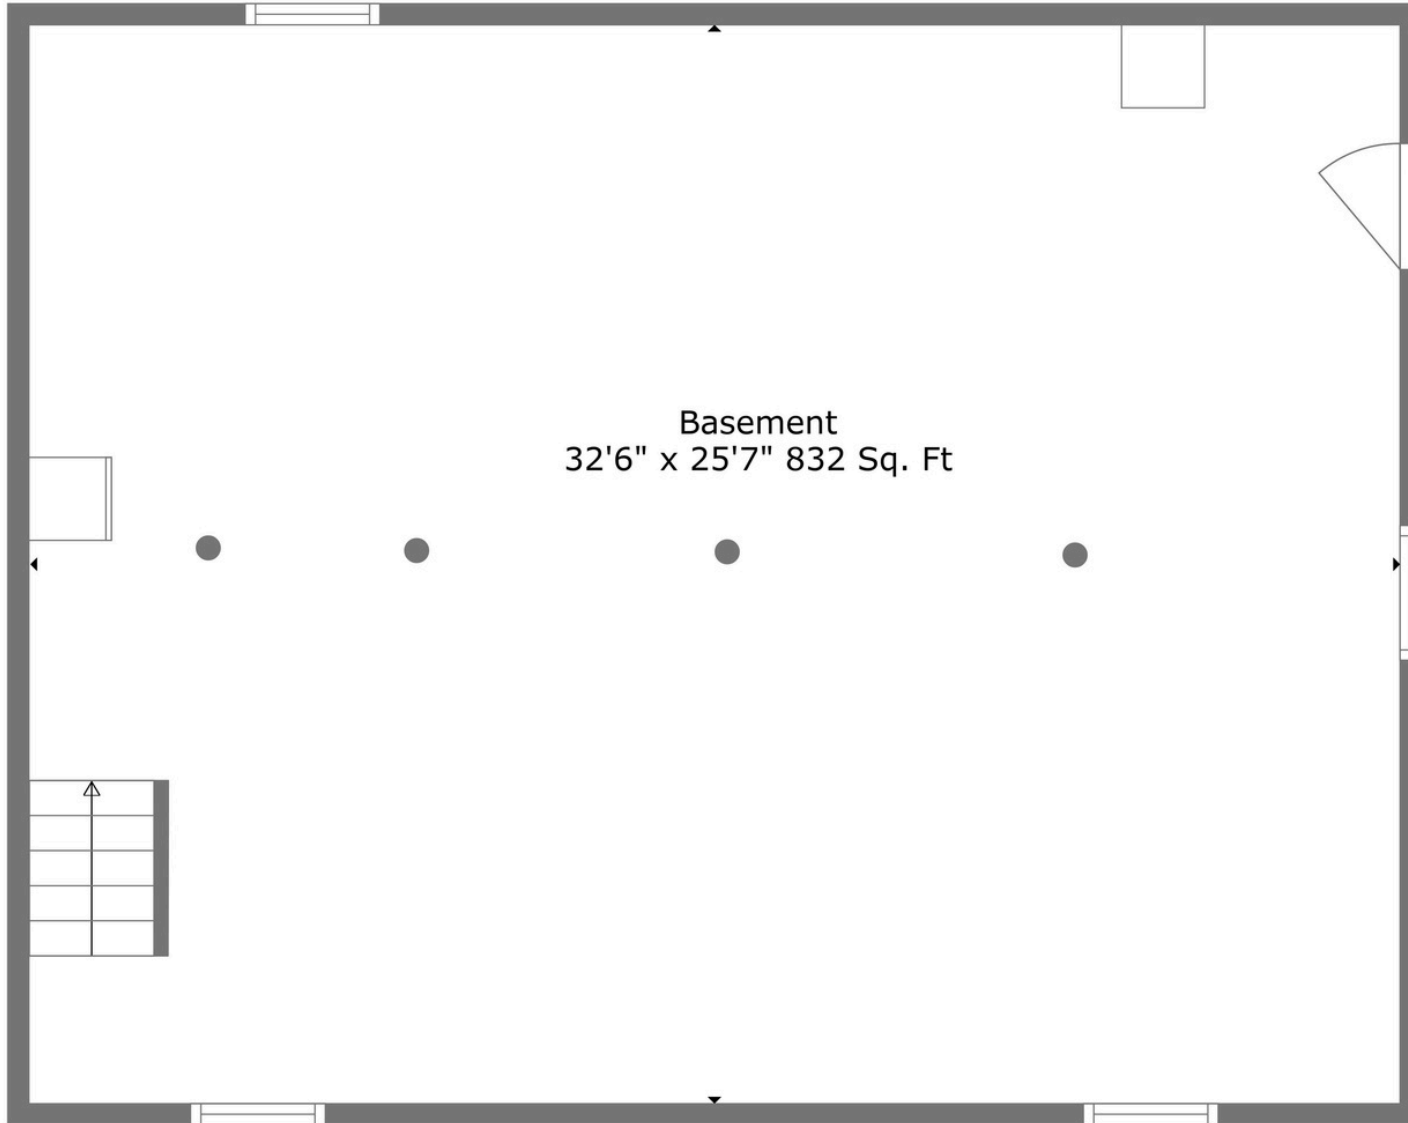

First Encounter
Realty Team

Meet the Dream

53 Lovers Lane, Harwich, MA 02645

3 Bedroom | 3 Bathroom | 2,132 SqFt | 1.17 Acres Lot

TOTAL: 2143 sq. ft
 Below Ground: 0 sq. ft, FLOOR 2: 1289 sq. ft, FLOOR 3: 854 sq. ft
 EXCLUDED AREAS: BASEMENT: 832 sq. ft, SHOWER ROOM: 30 sq. ft, DECK: 356 sq. ft

Size And Dimensions Are Approximate. Actuals May Vary.