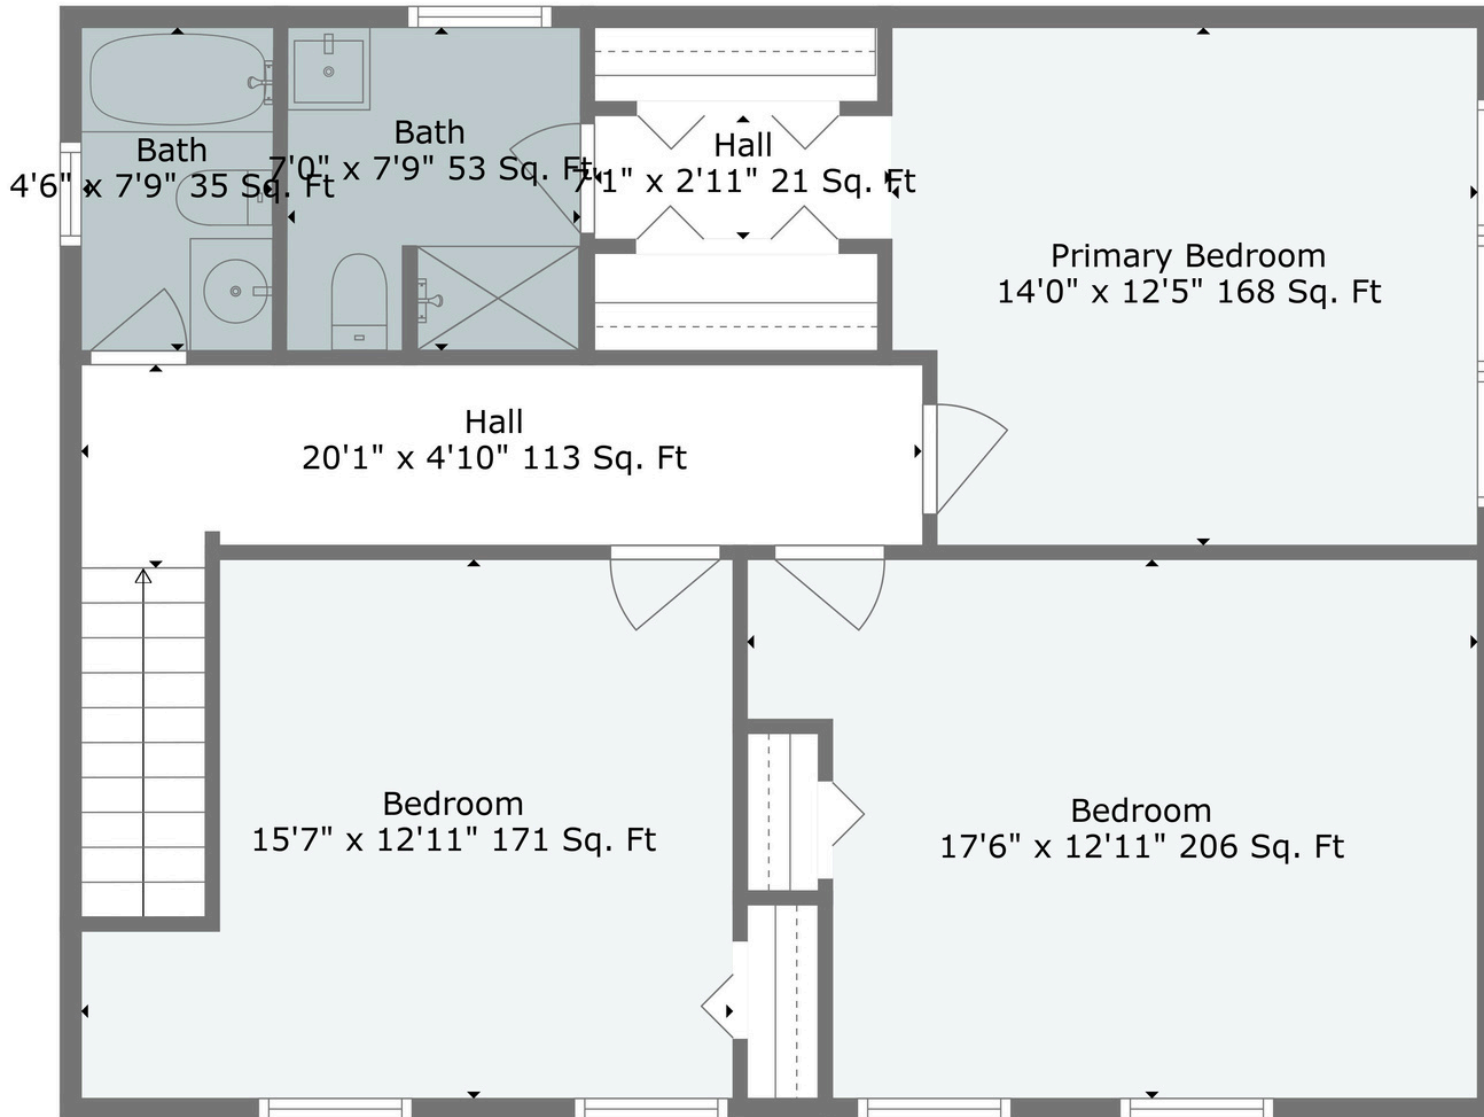

First Encounter
Realty Team

Meet the Dream

53 Lovers Lane, Harwich, MA 02645

3 Bedroom | 3 Bathroom | 2,132 SqFt | 1.17 Acres Lot

TOTAL: 2143 sq. ft
 Below Ground: 0 sq. ft, FLOOR 2: 1289 sq. ft, FLOOR 3: 854 sq. ft
 EXCLUDED AREAS: BASEMENT: 832 sq. ft, SHOWER ROOM: 30 sq. ft, DECK: 356 sq. ft

Size And Dimensions Are Approximate. Actuals May Vary.