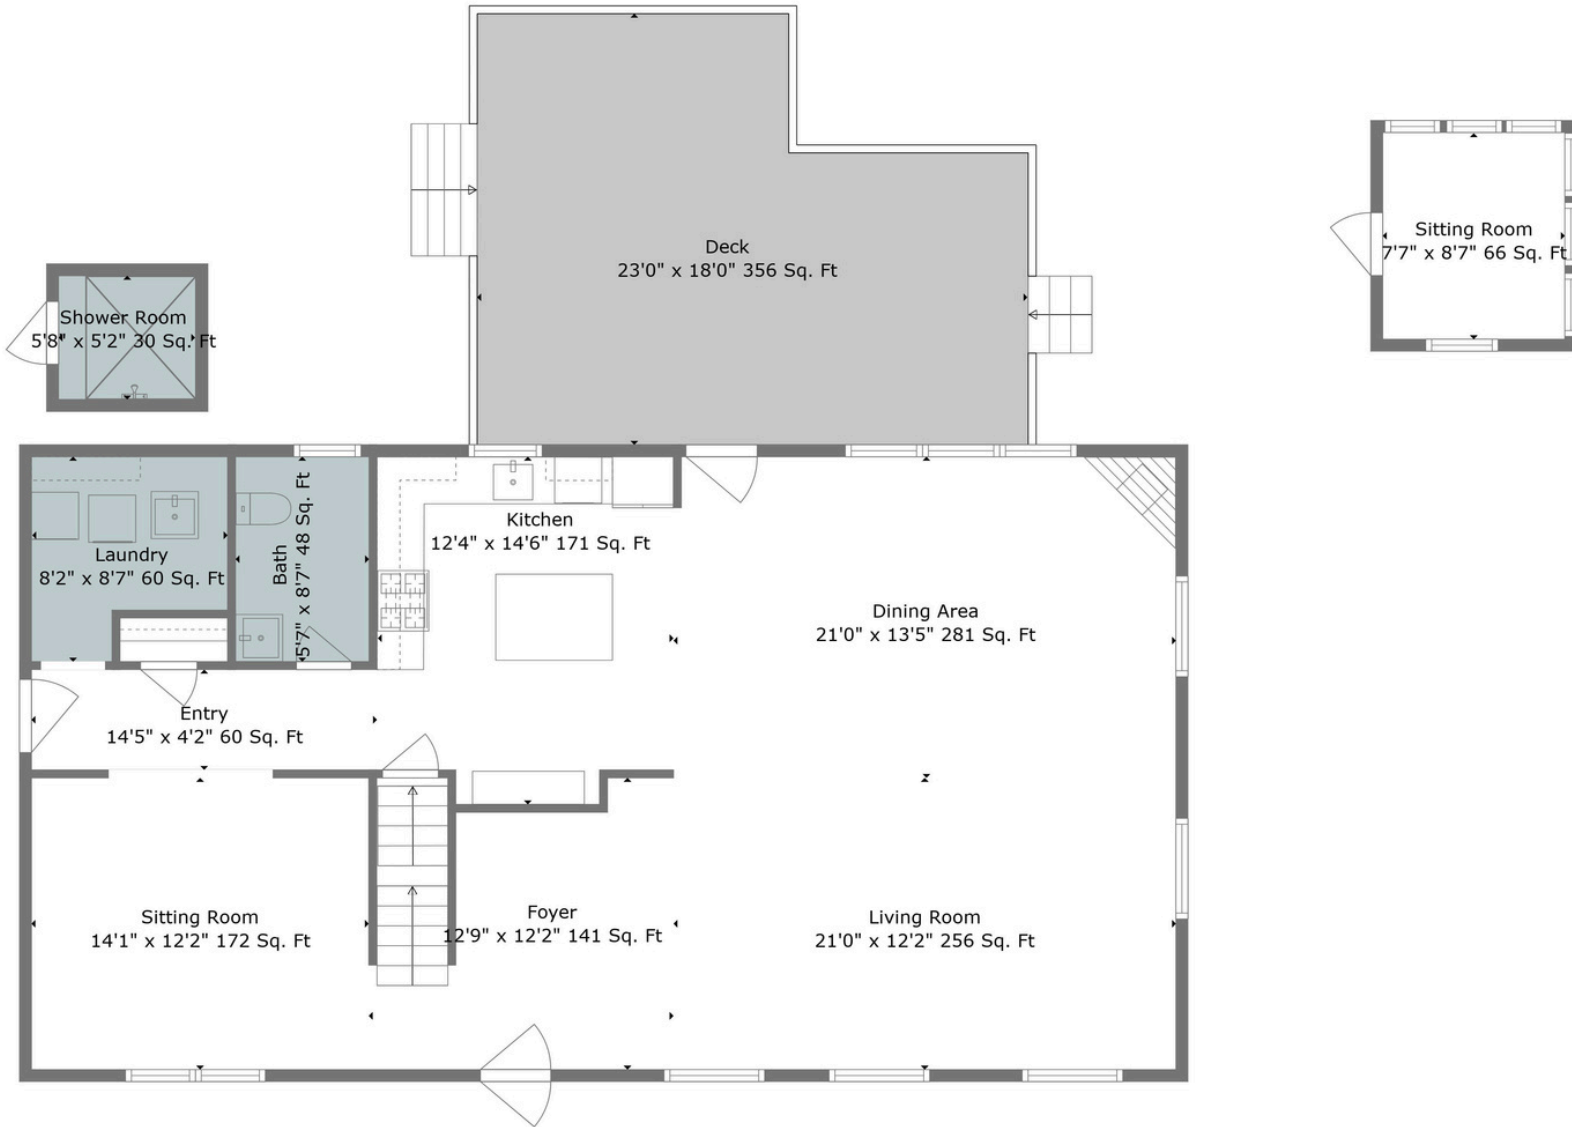

# 53 Lovers Lane, Harwich, MA 02645

3 Bedroom | 3 Bathroom | 2,132 SqFt | 1.17 Acres Lot

**TOTAL: 2143 sq. ft**  
 Below Ground: 0 sq. ft, FLOOR 2: 1289 sq. ft, FLOOR 3: 854 sq. ft  
 EXCLUDED AREAS: BASEMENT: 832 sq. ft, SHOWER ROOM: 30 sq. ft, DECK: 356 sq. ft

Size And Dimensions Are Approximate. Actuals May Vary.