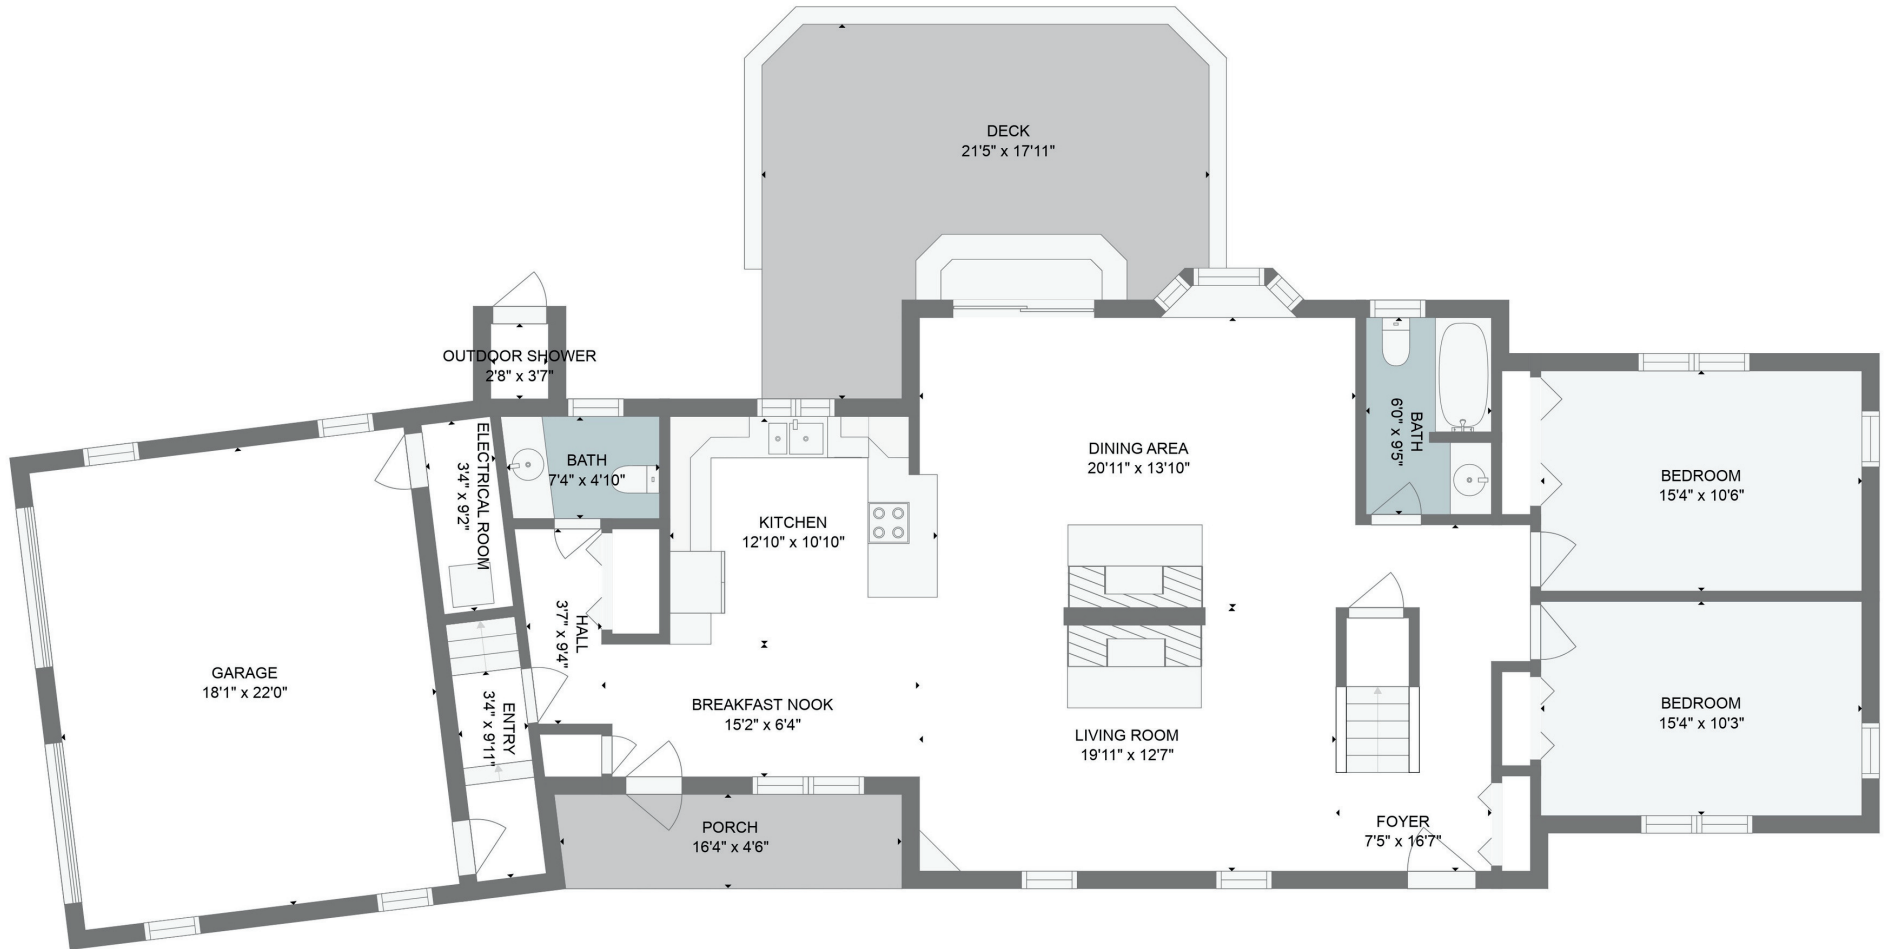

First Encounter
Realty Team

Meet the Dream

1 Wequasset Rd, Harwich Port, MA 02646

4 Bedroom | 4.5 Bathroom | 3,039 SqFt

GROSS INTERNAL AREA
 FLOOR 1: 1536 sq. ft, FLOOR 2: 1360 sq. ft
 EXCLUDED AREAS: , GARAGE: 398 sq. ft
 DECK: 344 sq. ft, PORCH: 74 sq. ft
 BALCONY: 46 sq. ft
 TOTAL: 2896 sq. ft
 Size and dimensions are approximate. Actuals may vary.

First Encounter
Realty Team

Meet the Dream

1 Wequasset Rd, Harwich Port, MA 02646

4 Bedroom | 4.5 Bathroom | 3,039 SqFt

First Floor

GROSS INTERNAL AREA
 FLOOR 1: 1536 sq. ft, FLOOR 2: 1360 sq. ft
 EXCLUDED AREAS: , GARAGE: 398 sq. ft
 DECK: 344 sq. ft, PORCH: 74 sq. ft
 BALCONY: 46 sq. ft
 TOTAL: 2896 sq. ft

Size and dimensions are approximate. Actuals may vary.

First Encounter
Realty Team

Meet the Dream

1 Wequasset Rd, Harwich Port, MA 02646

4 Bedroom | 4.5 Bathroom | 3,039 SqFt

Second Floor

GROSS INTERNAL AREA
 FLOOR 1: 1536 sq. ft, FLOOR 2: 1360 sq. ft
 EXCLUDED AREAS: , GARAGE: 398 sq. ft
 DECK: 344 sq. ft, PORCH: 74 sq. ft
 BALCONY: 46 sq. ft
 TOTAL: 2896 sq. ft
 Size and dimensions are approximate. Actuals may vary.