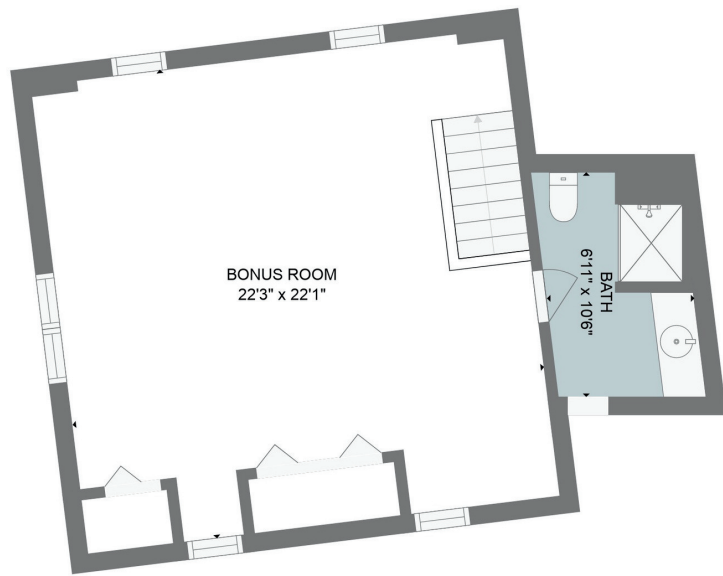

First Encounter
Realty Team

Meet the Dream

1 Wequasset Rd, Harwich Port, MA 02646

4 Bedroom | 4.5 Bathroom | 3,039 SqFt

GROSS INTERNAL AREA
 FLOOR 1: 1536 sq. ft, FLOOR 2: 1360 sq. ft
 EXCLUDED AREAS: , GARAGE: 398 sq. ft
 DECK: 344 sq. ft, PORCH: 74 sq. ft
 BALCONY: 46 sq. ft
 TOTAL: 2896 sq. ft
 Size and dimensions are approximate. Actuals may vary.

First Encounter
Realty Team

Meet the Dream

1 Wequasset Rd, Harwich Port, MA 02646

4 Bedroom | 4.5 Bathroom | 3,039 SqFt

First Floor

GROSS INTERNAL AREA
 FLOOR 1: 1536 sq. ft, FLOOR 2: 1360 sq. ft
 EXCLUDED AREAS: , GARAGE: 398 sq. ft
 DECK: 344 sq. ft, PORCH: 74 sq. ft
 BALCONY: 46 sq. ft
 TOTAL: 2896 sq. ft

Size and dimensions are approximate. Actuals may vary.

First Encounter
Realty Team

Meet the Dream

1 Wequasset Rd, Harwich Port, MA 02646

4 Bedroom | 4.5 Bathroom | 3,039 SqFt

Second Floor

GROSS INTERNAL AREA
 FLOOR 1: 1536 sq. ft, FLOOR 2: 1360 sq. ft
 EXCLUDED AREAS: , GARAGE: 398 sq. ft
 DECK: 344 sq. ft, PORCH: 74 sq. ft
 BALCONY: 46 sq. ft
 TOTAL: 2896 sq. ft
 Size and dimensions are approximate. Actuals may vary.