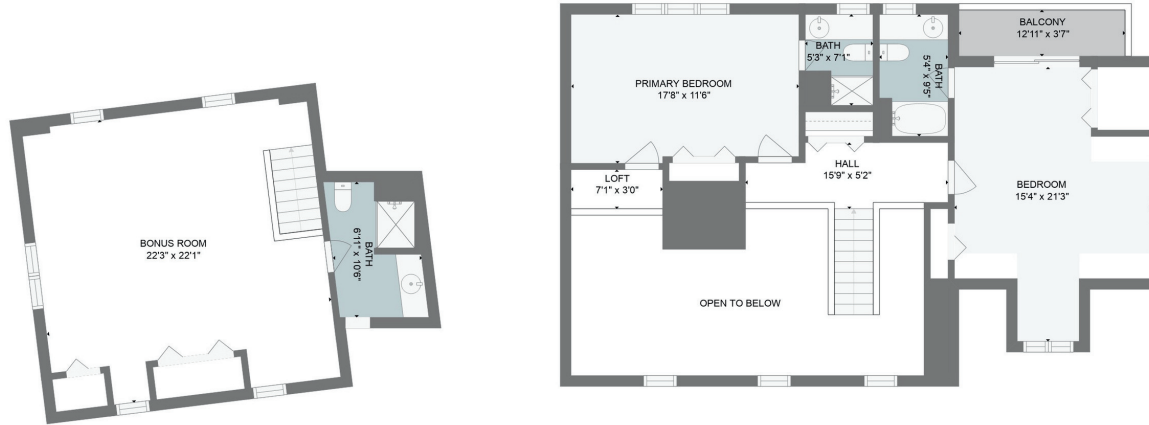

First Encounter
Realty Team

Meet the Dream

1 Wequasset Rd, Harwich Port, MA 02646

4 Bedroom | 4.5 Bathroom | 3,039 SqFt

GROSS INTERNAL AREA
 FLOOR 1: 1536 sq. ft, FLOOR 2: 1360 sq. ft
 EXCLUDED AREAS: , GARAGE: 398 sq. ft
 DECK: 344 sq. ft, PORCH: 74 sq. ft
 BALCONY: 46 sq. ft
 TOTAL: 2896 sq. ft
 Size and dimensions are approximate. Actuals may vary.

First Encounter
Realty Team

Meet the Dream

1 Wequasset Rd, Harwich Port, MA 02646

4 Bedroom | 4.5 Bathroom | 3,039 SqFt

First Floor

GROSS INTERNAL AREA
 FLOOR 1: 1536 sq. ft, FLOOR 2: 1360 sq. ft
 EXCLUDED AREAS: , GARAGE: 398 sq. ft
 DECK: 344 sq. ft, PORCH: 74 sq. ft
 BALCONY: 46 sq. ft
 TOTAL: 2896 sq. ft

Size and dimensions are approximate. Actuals may vary.

First Encounter
Realty Team

Meet the Dream

1 Wequasset Rd, Harwich Port, MA 02646

4 Bedroom | 4.5 Bathroom | 3,039 SqFt

Second Floor

GROSS INTERNAL AREA
 FLOOR 1: 1536 sq. ft, FLOOR 2: 1360 sq. ft
 EXCLUDED AREAS: , GARAGE: 398 sq. ft
 DECK: 344 sq. ft, PORCH: 74 sq. ft
 BALCONY: 46 sq. ft
 TOTAL: 2896 sq. ft
 Size and dimensions are approximate. Actuals may vary.