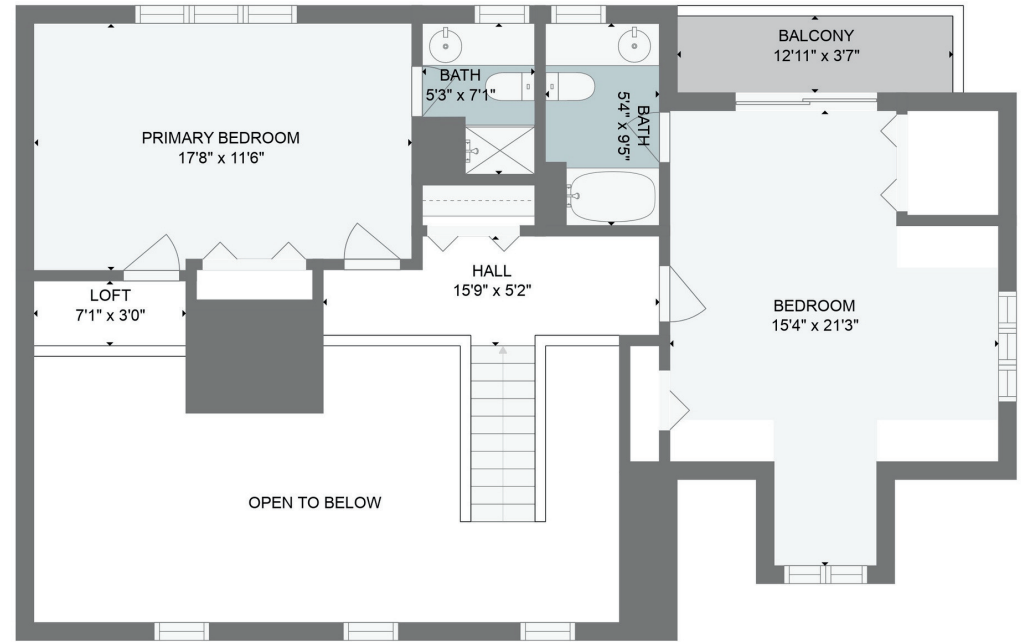

First Encounter
Realty Team

Meet the Dream

1 Wequasset Rd, Harwich Port, MA 02646

4 Bedroom | 4.5 Bathroom | 3,039 SqFt

GROSS INTERNAL AREA
 FLOOR 1: 1536 sq. ft, FLOOR 2: 1360 sq. ft
 EXCLUDED AREAS: , GARAGE: 398 sq. ft
 DECK: 344 sq. ft, PORCH: 74 sq. ft
 BALCONY: 46 sq. ft
 TOTAL: 2896 sq. ft
 Size and dimensions are approximate. Actuals may vary.

First Encounter
Realty Team

Meet the Dream

1 Wequasset Rd, Harwich Port, MA 02646

4 Bedroom | 4.5 Bathroom | 3,039 SqFt

First Floor

GROSS INTERNAL AREA
 FLOOR 1: 1536 sq. ft, FLOOR 2: 1360 sq. ft
 EXCLUDED AREAS: , GARAGE: 398 sq. ft
 DECK: 344 sq. ft, PORCH: 74 sq. ft
 BALCONY: 46 sq. ft
 TOTAL: 2896 sq. ft

Size and dimensions are approximate. Actuals may vary.

First Encounter
Realty Team

Meet the Dream

1 Wequasset Rd, Harwich Port, MA 02646

4 Bedroom | 4.5 Bathroom | 3,039 SqFt

Second Floor

GROSS INTERNAL AREA
 FLOOR 1: 1536 sq. ft, FLOOR 2: 1360 sq. ft
 EXCLUDED AREAS: , GARAGE: 398 sq. ft
 DECK: 344 sq. ft, PORCH: 74 sq. ft
 BALCONY: 46 sq. ft
 TOTAL: 2896 sq. ft
 Size and dimensions are approximate. Actuals may vary.